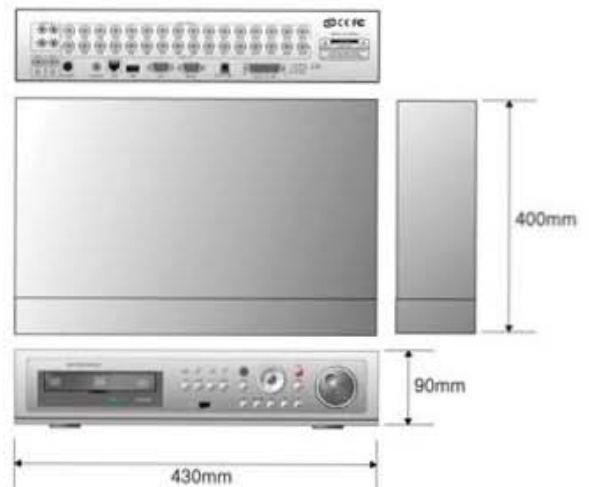

VEILUX®

DIGITAL VIDEO RECORDER PRO DVR SERIES 16 Channel

SVR-1648DVD

SPECIFICATIONS

ITEM		SVR-1648DVD
Video Signal	Video Input	16 Channel Input (BNC) / NTSC / PAL, 1V 75 Ohm
	Video Output	16 Outputs (Composite BNC, VGA, S-Video, Loop Through, Spot)
Compression		Enhanced MPEG-4, M-JPEG
Triplex Function		Real Time Watching / Recording / Playback / Networking / Back-Up Archiving
Display	Resolution	NTSC - 704 x 480 / PAL - 704 x 576
	Speed	Real Time Display
	Mode	16, 13, 9, 6, 4, 1 Screen, PIP, Auto Screen
Recording	Resolution	NTSC - 704 x 480, 704 x 240, 352 x 240 PAL - 704 x 576, 704 x 240, 352 x 288
	REC & PB Speed	CIF 480ips / 400ips HD1 240ips / 200ips D1 120ips / 100ips
	Mode	Continuous, Schedule, Event (Motion, Sensor, Network)
Search		Search By Calendar Search List, Event List, Time List
Backup	Internal HDD	3
	Internal DVD	1
	External Backup	USB
	Network Backup	TCP / IP (Backup Brower)
Serial Interface	Pan / Tilt, Zoom, Preset	RS-485, RS-232
Alarm Control	Sensor Input	16 Port
	Relay Out	4 Ports
Audio	Audio Input	4 Channel Input
	Audio Output	1 Channel Out
Network	Interface	TCP / IP
	Protocol	Static, DHCP, DDNS, PPPoE
	Brower	Functional Remote Client Software, Web Viewer (HTTP / IE), CMS
System Control		Front Keypad (6x6), Remote Controller, Mouse
Language		Multi OSD
System Upgrade		USB / Network
	Signal Loss Detection	BEEP / BEEP + OSD / OSD / OFF
	Motion Detection	YES / NO
	Motion Sensitivity	1-8
Others	Mosaic	YES / NO
	Zoom	x2
	Power Supply	12VA, 6A
	Dimension	430(W) x 75(H) x 360(D)mm
	Weight	7.50kg (without HDD)
	Approval	FCC, CE

FEATURES

- Standard Level MPEG-4 DVR
- Real Time Recording
- Max. 2 SATA HDDs Supported
- Audio 4CH In & 1 CH Out
- Mouse Control
- CMS

DIMENSION

VEILUX®

The Art of Surveillance