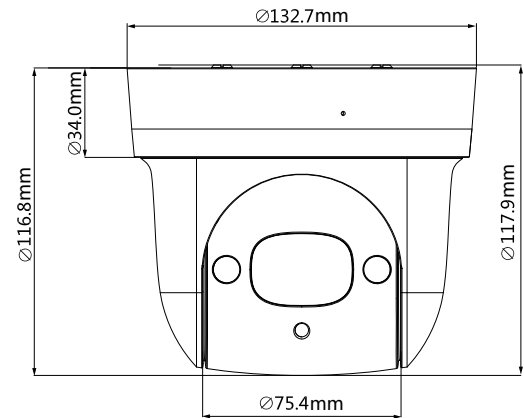

Construction

Casing	Metal
Dimensions	Φ132.7 (mm) x 117.9 (mm)
Net Weight	0.95kg(2.09lb)
Gross Weight	1kg(2.20lb)

Dimensions (mm)

Accessories

Optional:

WM-EL302S
Wall Mount

MA-EL103
Mount Adapter

PM-EL150
Pole Mount