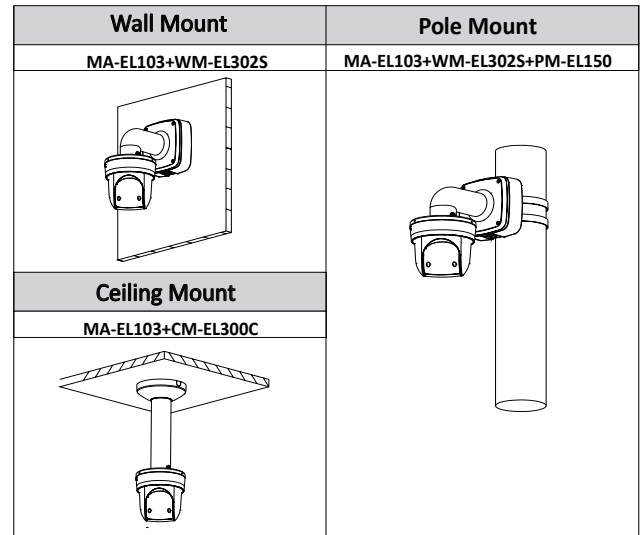

Electrical

Power Supply	DC 12V/1.5A, PoE(802.3af)
Power Consumption	10W,13W (IR on)

Environmental

Operating Conditions	-30°C ~ 60°C (-22°F ~ +140°F) / Less than 90% RH
Ingress Protection	N/A
Vandal Resistance	N/A

Construction

Casing	Metal
Dimensions	Φ132.7 (mm) x 117.9 (mm)
Net Weight	0.95kg(2.09lb)
Gross Weight	1kg(2.20lb)

Dimensions (mm)

Accessories

Optional:

WM-EL302S
Wall Mount

MA-EL103
Mount Adapter

PM-EL150
Pole Mount