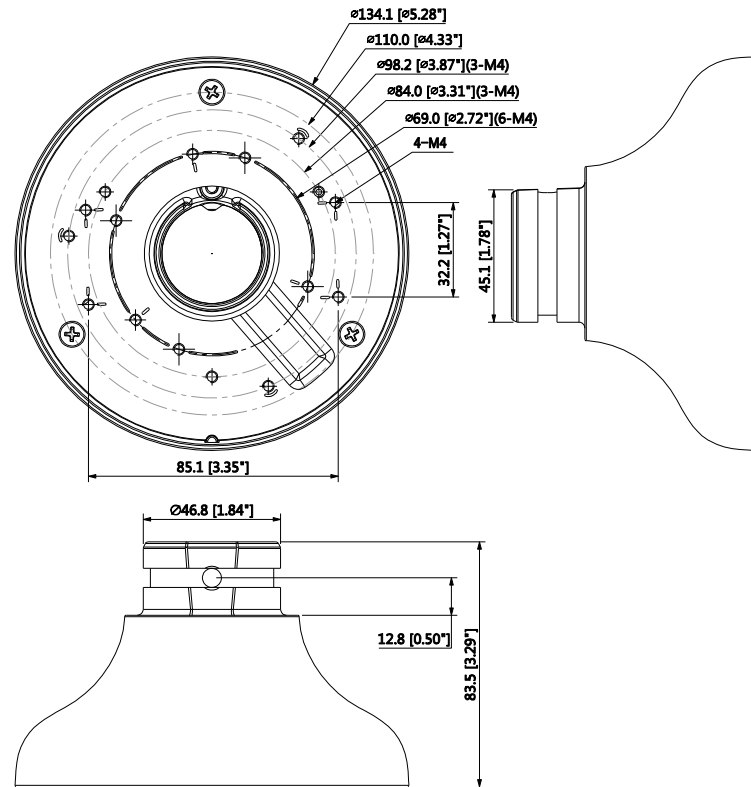

MA-EL106

Adapter Plate of Mini Dome & Eyeball Camera

Features

- Material: Aluminum
- Neat & Integrated design

Dimensions (mm)

Specifications

Model	A 5! 9@/\$*
General	
Material	Aluminum
Dimension (W x H x D)	$\phi 134.1\text{mm} \times 83.5\text{mm}$ ($\phi 5.28" \times 3.29"$)
Weight	0.29kg (0.64lb)
Load Bearing	1kg (2.2lb)
Color	White
Operating Temperature	-40°C ~ 60°C (-40°F ~ 140°F)
Humidity	<90% RH