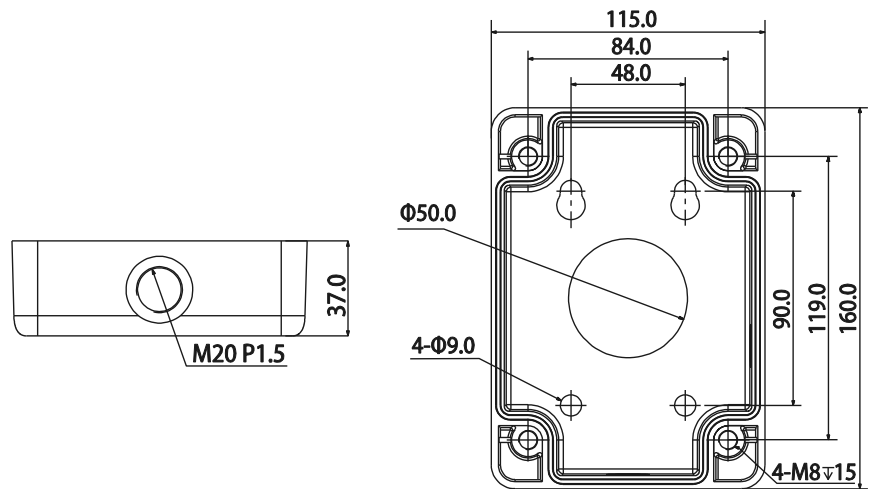

MA-EL120

Wall Mount Bracket

Features

- Material: Aluminum
- Junction Box
- Neat & Integrated design

Dimensions (mm)

Specifications

Model	MA-EL120
General	
Material	Aluminum
Dimension (W x H x D)	115mm x 160mm x 37mm
Pipe Thread	M20(G1/2")
Operating Temperature	-40°C ~60°C
Humidity	0~90% RH
Load Bearing	7.0Kg
Weight	0.53Kg