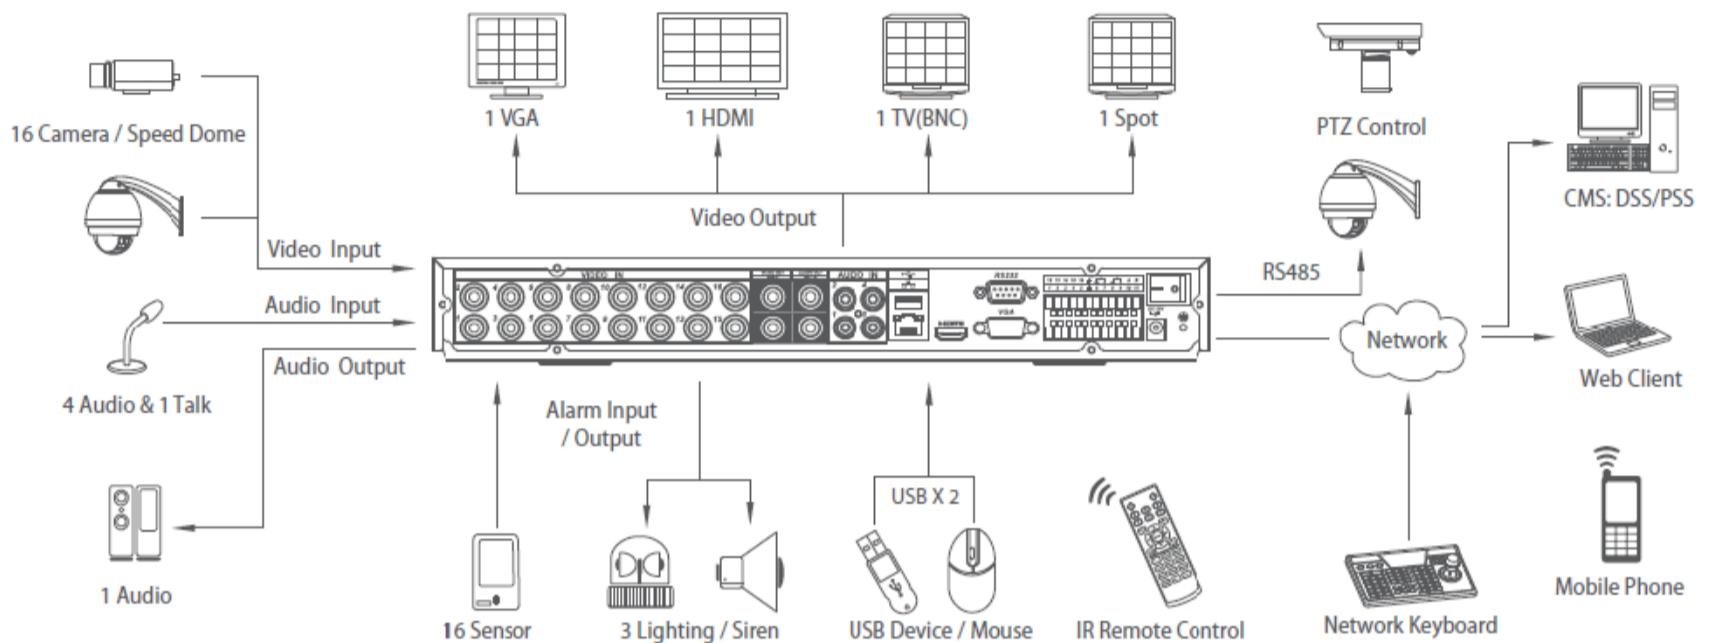

### Features:

- 4/8/16 Channel full D1 1U standalone DVR
- Up to 4/8/16 cameras with full HD 1080p display
- H.264 dual-stream video compression
- Full D1(4CIF) realtime recording on All Channels
- HDMI/VGA/TV/Spot(BNC) Synchronous video output
- 16 Channel simultaneous realtime playback & Smart Search
- Smart video detection: Motion Detection, camera blank, video loss• Synchronized Audio Recording / Playback
- 3D intelligent positioning with TechVison PTZ Cameras
- Easy backup: USB devices, network download
- Alarm triggering screen tips, buzzer, PTZ, e-mail Support 2 SATA HDDs, 2 USB2.0
- Built-in web server, multi-DVR client, DMSS & CMS
- USB / eSATA Drive Support
- RAID 1
- Up to 6 Terabytes Internal Storage

<b>Video Input</b>	4, 8, 16 inputs, BNC 1.0Vp-p, 75Ω
<b>Video Output</b>	HDMI, BNC, VGA
<b>Audio Input</b>	4 Channel, RCA, 200-2800mV, 30KΩ
<b>Audio Output</b>	1 Channel, RCA, 200-3000mv 5 KΩ
<b>Video Compression</b>	H.264
<b>Resolution</b>	176 x 120 (QCIF), 352 x 240 (CIF), 704 x 480 (D1)
<b>Color</b>	16.7 Million
<b>Stream Type</b>	Video or Video/Audio Synched
<b>Bit Rate</b>	32kbps ~ 2Mbps (user-defined), variable
<b>Recording Frame Rate</b>	30 Frames/Sec all channels @D1
<b>Record Quality</b>	Highest, Higher, High, Average, Low, Lower
<b>Record Mode</b>	Schedule, Motion, Alarm, Command Trigger
<b>Playback Channel</b>	1, 4, 9, 16 Channel Simultaneous Playback

## Ultimate Mini DVR - 4, 8 & 16 Channel

Front

4 Channel Back

8 Channel Back

16 Channel Back